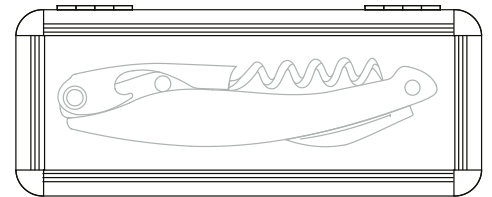

style - IC756

Quality low priced stainless steel bottle opener with corkscrew, knife and lifter. Supplied in silver metal gift box. Dimensions: 112 x 29mm

LL568s

style - LL586

Multipurpose Corkscrew packed in a stylish aluminium case with clear lid. Features corkscrew, bottle opener and sharp blade. Colours: Matt Silver. Print Area: Case – 60mmL x 25mmH, Opener – 30mmL x 8mmH. Item Size: Case – 130mmL x 53mmH

style - OR727

Connoisseur Wine Set S/S - ABS corkscrew with integrated bottle opener, pouring lip and stopper, in quality PU case. Magnetic black gift box.