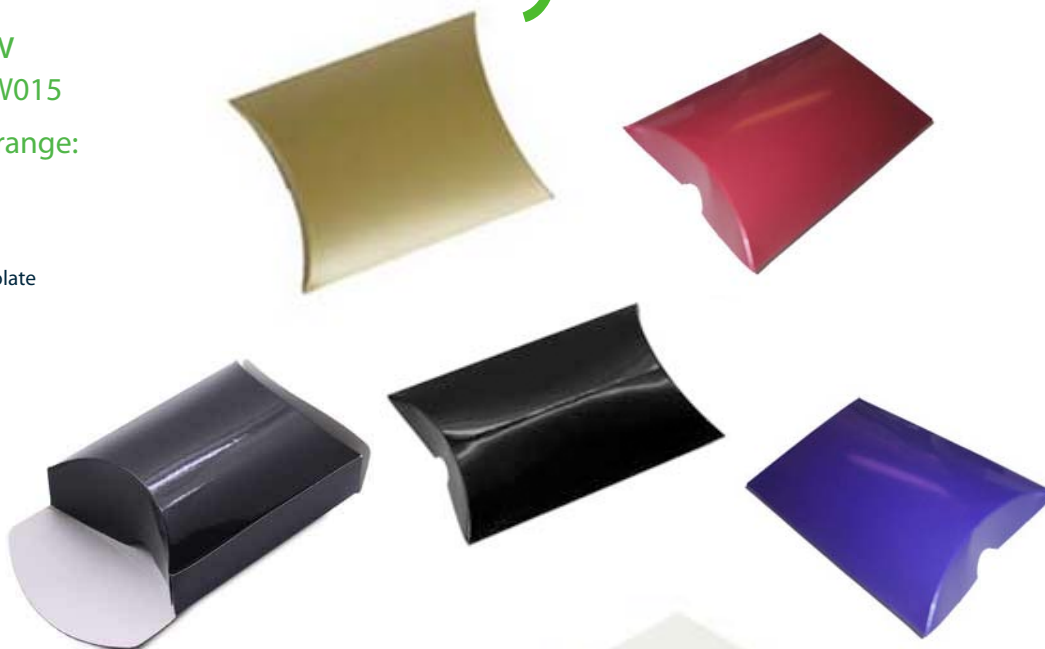

little donkey

screen printing

off set printing

pillow

style BW015

Colour range:

White
Black
Silver
Gold
Matt Chocolate
Yellow
Orange
Red
Hot Pink
Light Pink
Royal Blue
Lime

Sizing guide:

Pillow 50 - Earrings
[50L x 50W x 13H mm]

Fat Pillow
[110L x 120W x 70H mm]

Pillow 70 - Bracelet
[70L x 70W x 18H mm]

Pillow 140 - Necklace
[140L x 115W x 30H mm]

Pillow 200 - Gloves
[200L x 110W x 45H mm]

Pillow 400 - Scarf/Tie
[400L x 115W x 30H mm]

sleeve

style BW016

Colour range:

White
Black
Silver
Gold
Matt Chocolate
Yellow
Orange
Red
Hot Pink
Light Pink
Royal Blue
Lime

Sizing guide:

Large Base & Sleeve
[115L x 115W x 55H mm]

Medium Short Base & Sleeve
[90L x 90W x 27H mm]

Medium Tall Base & Sleeve
[90L x 90W x 55H mm]

sleeve

style BW017

Colour range:

White
Black
Silver
Gold
Matt Chocolate
Yellow
Orange
Red
Hot Pink
Light Pink
Royal Blue
Lime